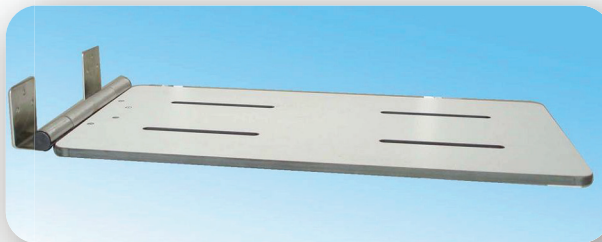

Shower Seat

- Material: Type 304 Stainless Steel
- Standard mounting track on wall
- Easy operation and easy installation
- Can be folded up to save space
- Fastening systems are permanent and waterproof
- Seat is solid wood or custom
- Custom configurations available